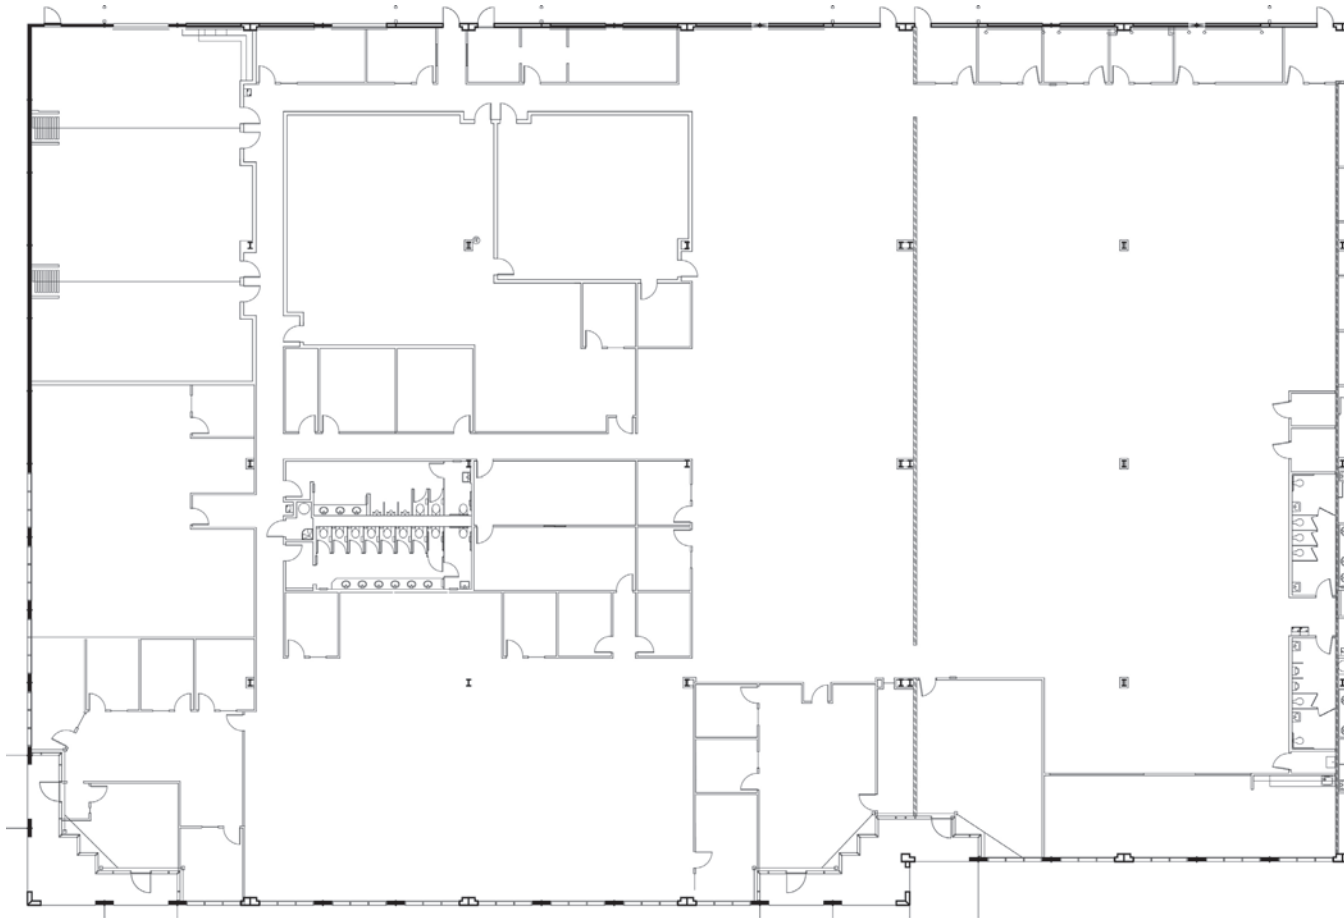

## SUITE 600 - 38,229 RSF

- Building signage available
- Corner suite with full height glass and private entrance
- Two (2) sets of self-contained restrooms
- Volume ceiling with up to 32' clear height
- Complete flexibility- office/showroom/warehouse