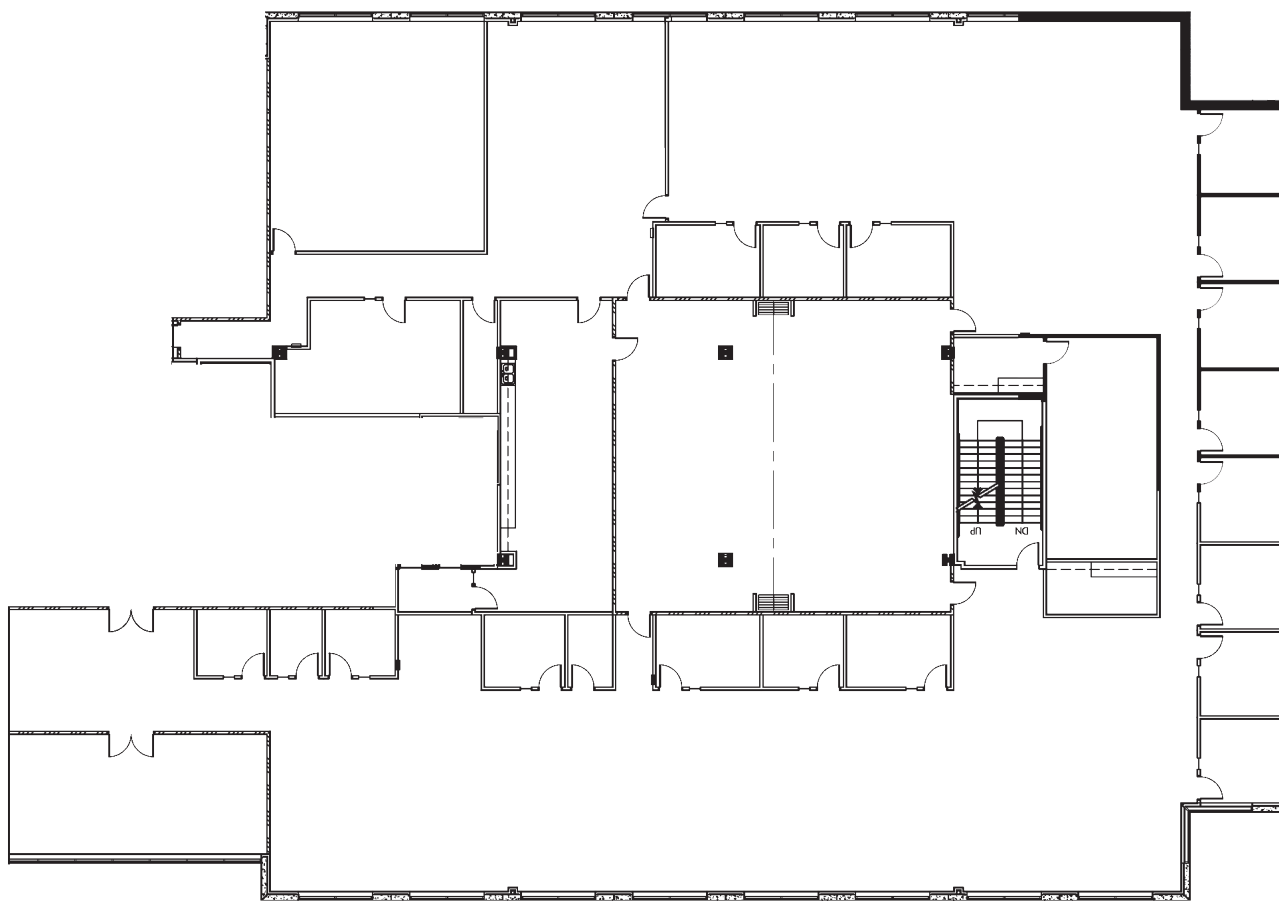

SUITE 200 - 17,847 RSF

- Double glass door grand entry
- Move-in ready
- Mostly open plan with a mix of private offices and lab space
- Exceptional training room with accordion dividing wall
- Potential to expand to the entire floor for a total 34,868 SF