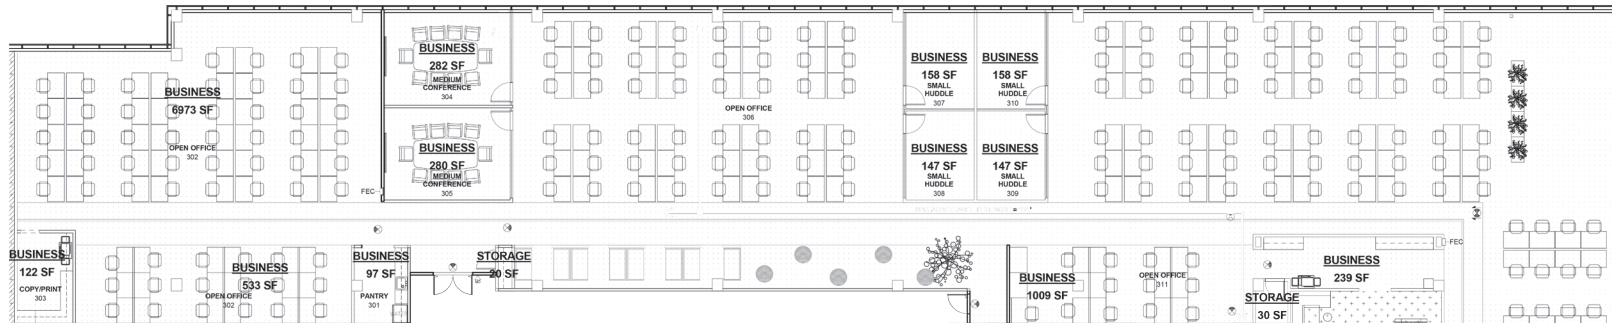

SUITE 300 - 23,775± RSF*

*Can be combined with Suite 400 for a total 61,744± RSF

- Grand double-door entry
- 278 number of seats
- Training and assembly rooms
- All FF&E included
- Move-in ready