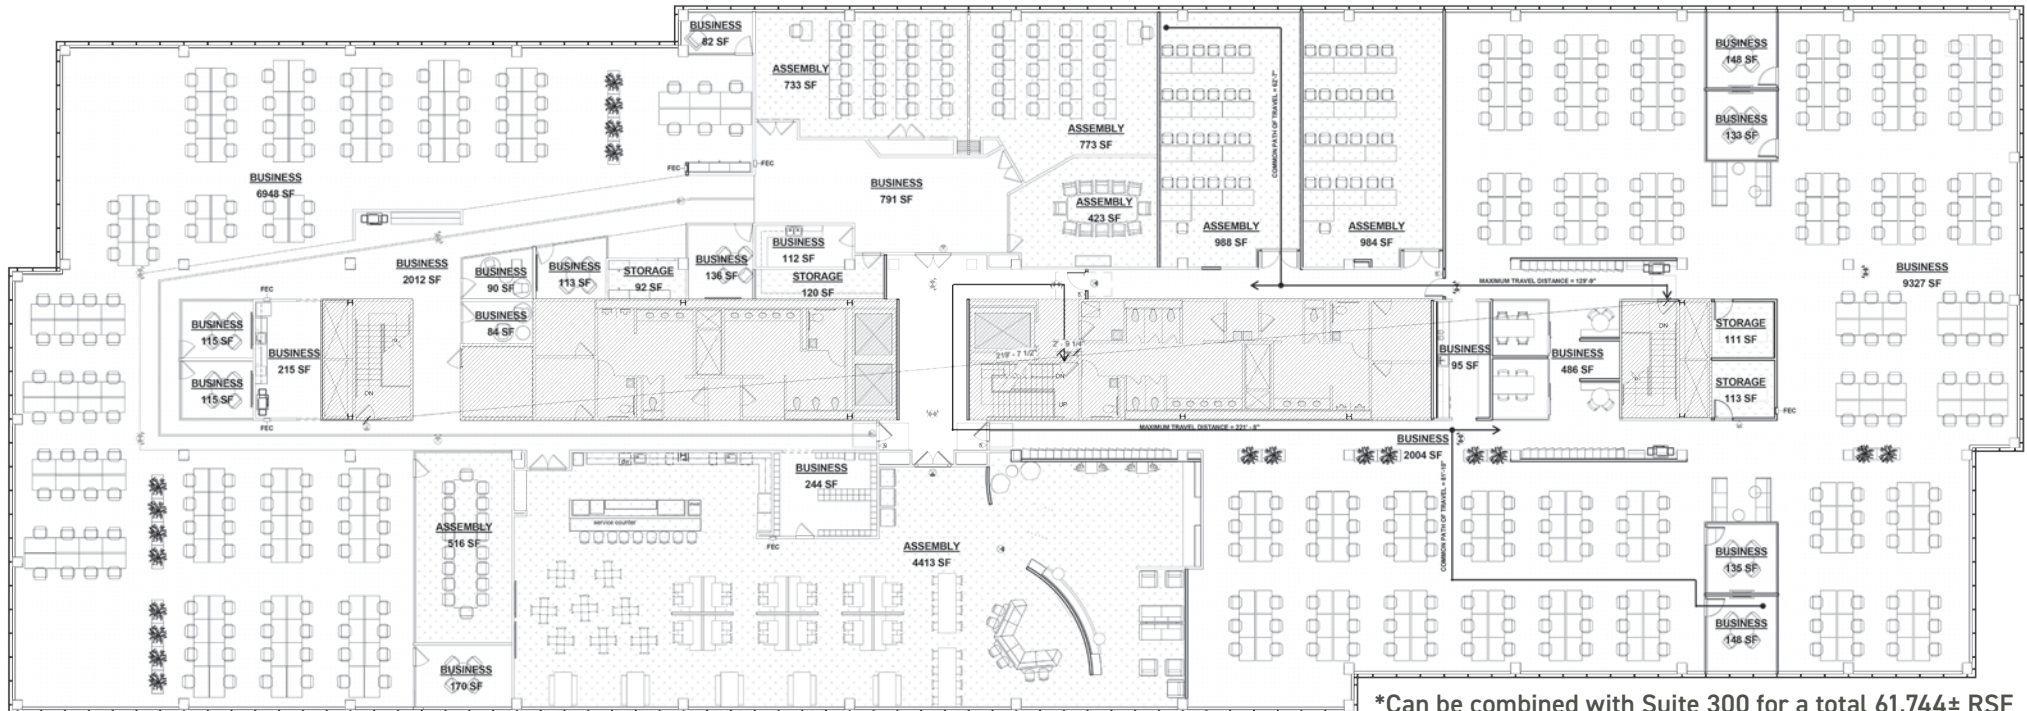

SUITE 400 - 37,969± RSF*

- Full floor; fully furnished
- All FF&E included
- Building signage available
- Personal locker system
- Training and assembly rooms
- 344 number of seats
- 14 private offices
- Incredible state-of-the-art breakroom