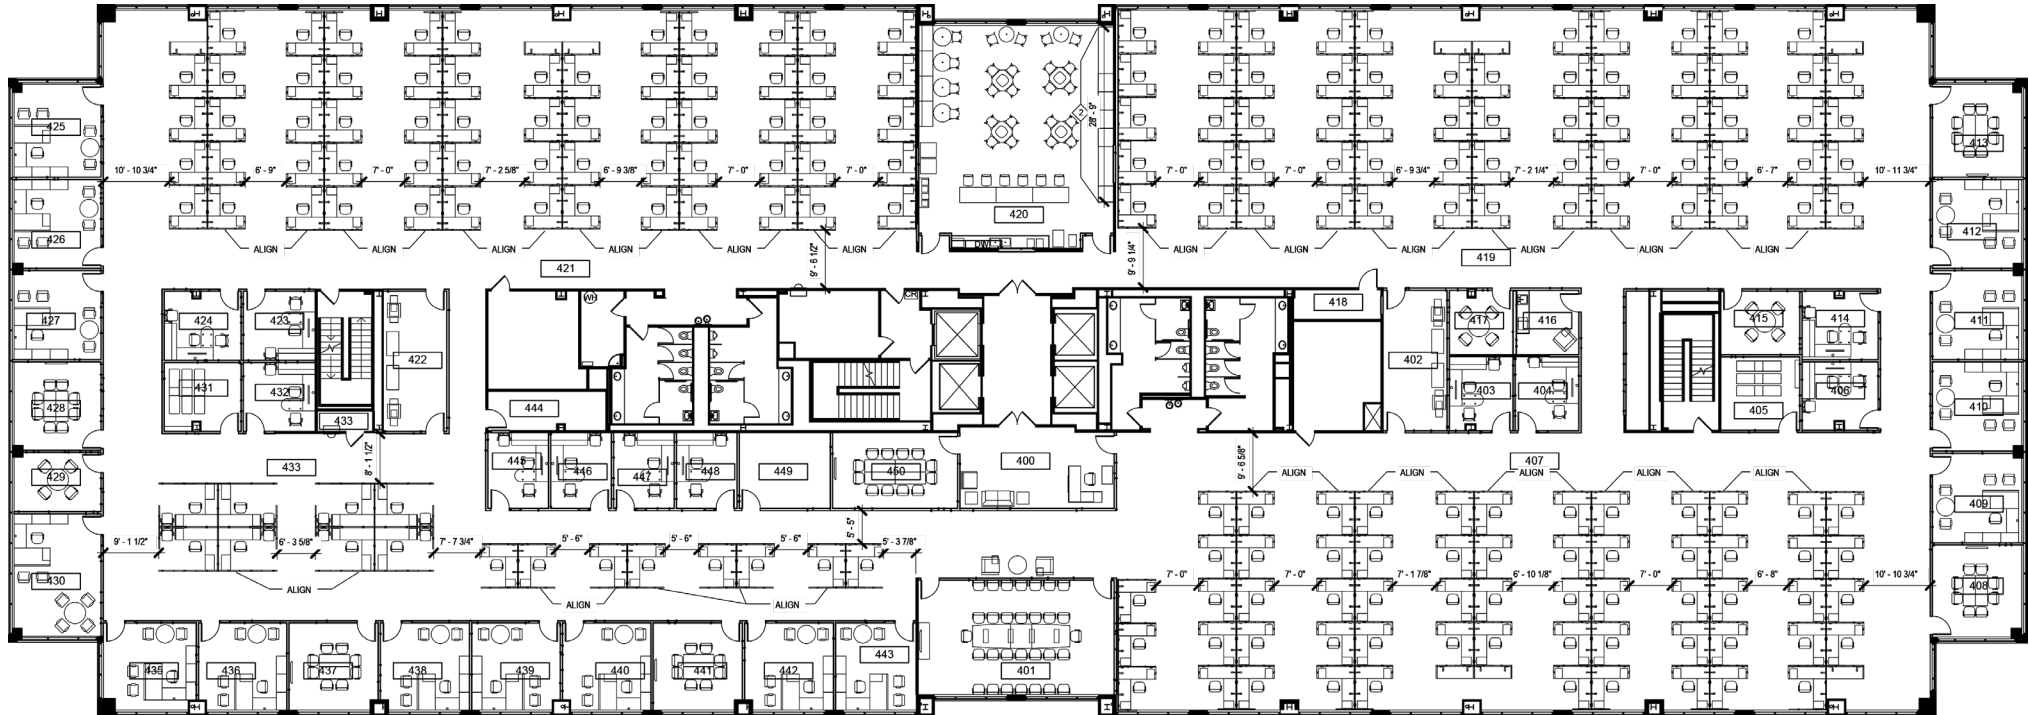

SUITE 400 - 37,882 RSF

- Plug & play; Move-in ready
 - 205 cubicles
 - 30 offices
 - 4 huddle rooms
- Two (2) sets of self-contained restrooms
- Beautiful executive board room
- Outstanding break room and pantry
- Monument sign available