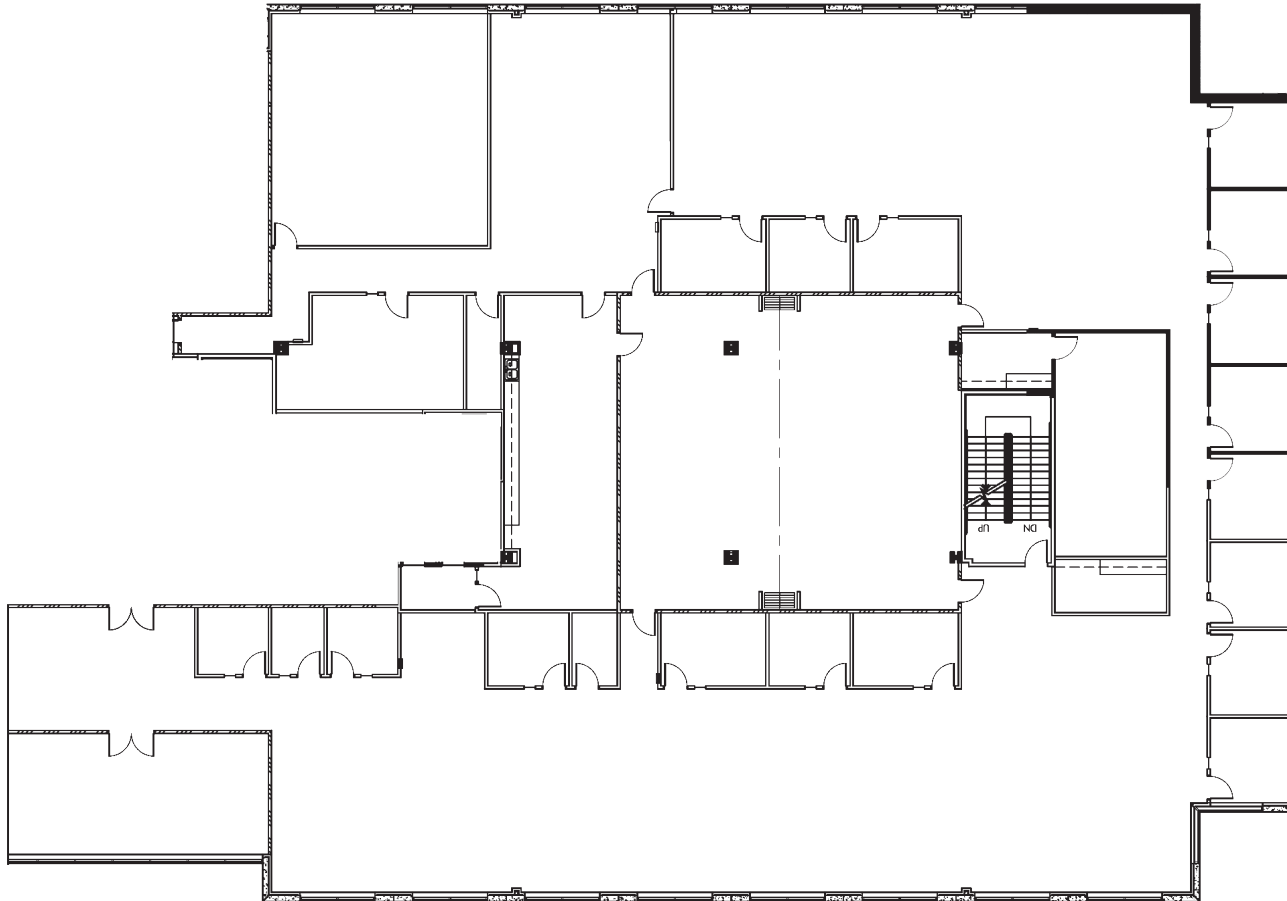

SUITE 200 - 17,847± RSF

- Double glass door grand entry
- Move-in ready
- Mostly open plan with a mix of private offices and lab space
- Exceptional training room with accordion dividing wall
- Potential to expand to the entire floor for a total 34,868 SF