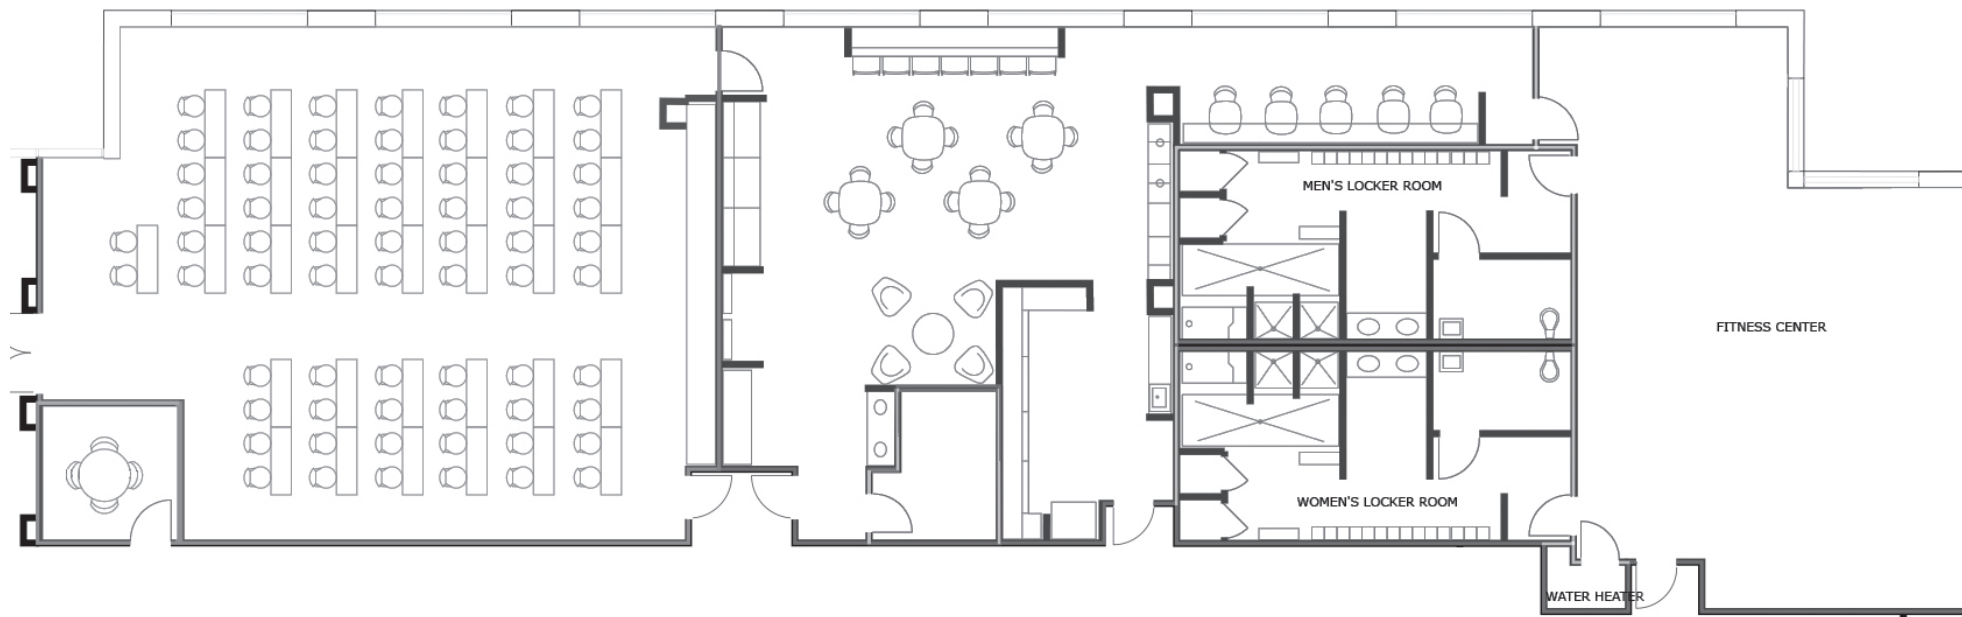

SUITE 150 - 5,796± RSF*

**Available 4/2027*

- First floor space with prominent entry
- Double door grand entry off the lobby
- Second generation conference and training space
- Includes fitness center and men's and women's locker rooms